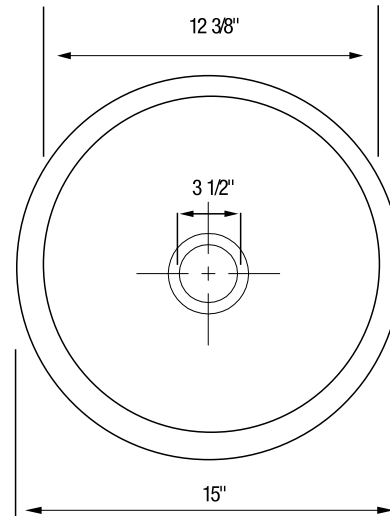

PRODUCT SPECIFICATION

Drop-in sink to be bar sink design, 15" in diameter. Sink to be made from 18 gauge, 304 series stainless steel, with 18/10 chrome/nickel content. Sink to be Blanco (choose one)

- Model 500-313-BR
- Model 500-313-SF
- Model 500-313-PS

with bowl depth of 6".

- P.V.D. Brass 500-313-BR
- Stainless Steel • Satin Finish 500-313-SF
- Stainless Steel • Polished Finish 500-313-PS

MODEL 500-313

NOMINAL DIMENSIONS

MODEL	OVERALL	CUTOUT SIZE	BOWL DEPTH	DRAIN DIAMETER
500-313	15 diameter circle	13-1/2 diameter circle	6	3-1/2